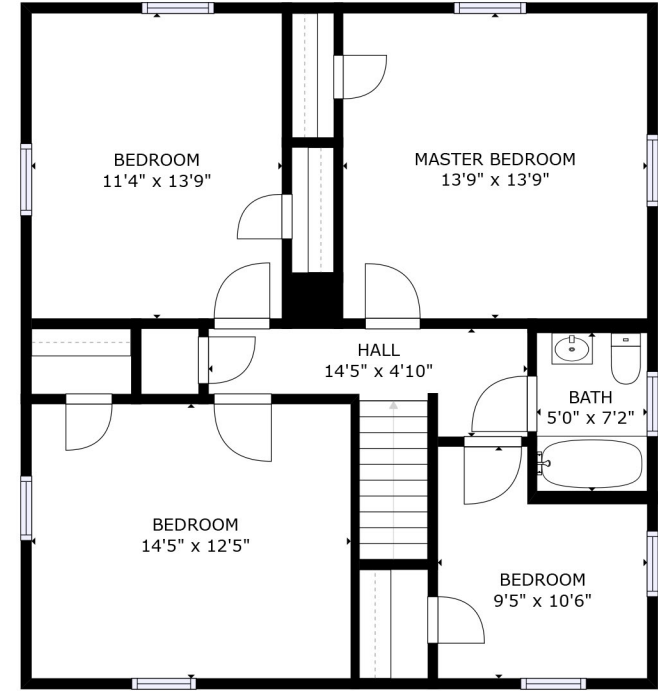

FLOOR 1

FLOOR 2

FLOOR 3

GROSS INTERNAL AREA
 FLOOR 1: 718 sq ft, FLOOR 2: 893 sq ft
 FLOOR 3: 835 sq ft
 TOTAL: 2446 sq ft

SIZES AND DIMENSIONS ARE APPROXIMATE, ACTUAL MAY VARY.