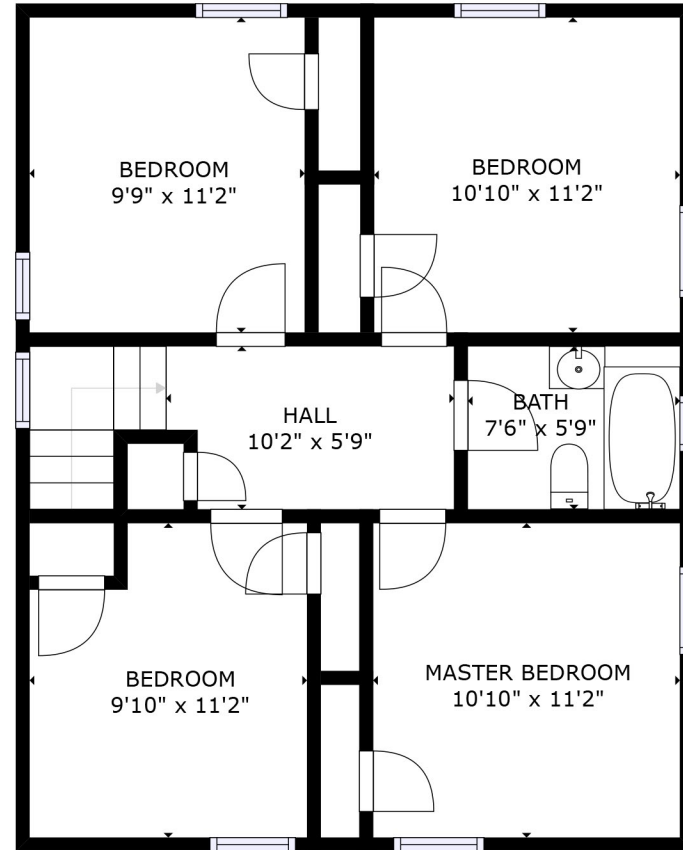

FLOOR 1

FLOOR 2

GROSS INTERNAL AREA
 FLOOR 1: 733 sq ft, FLOOR 2: 670 sq ft
 TOTAL: 1403 sq ft

SIZES AND DIMENSIONS ARE APPROXIMATE, ACTUAL MAY VARY.