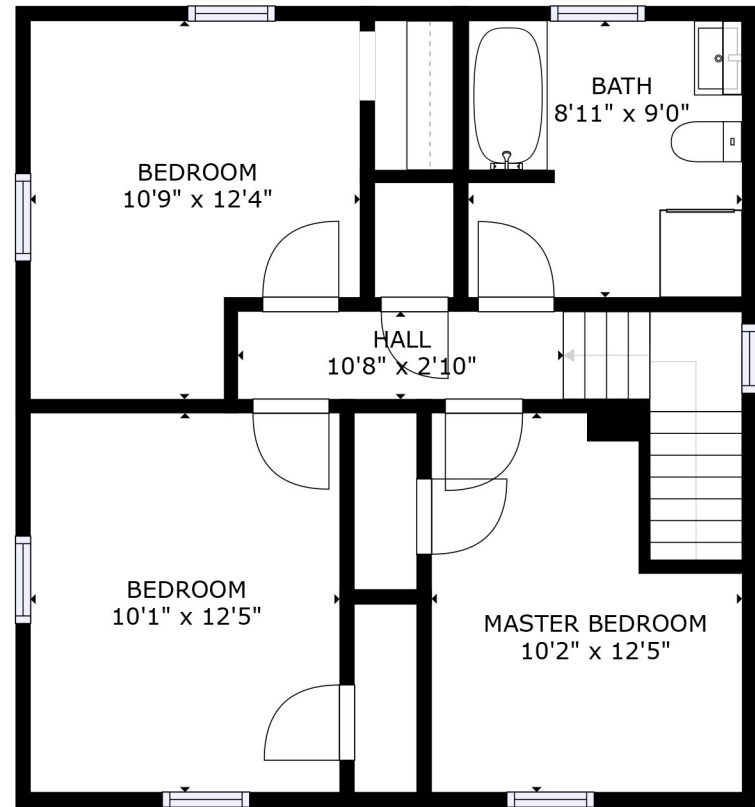

FLOOR 1

FLOOR 2

GROSS INTERNAL AREA  
 FLOOR 1: 655 sq ft, FLOOR 2: 586 sq ft  
 TOTAL: 1241 sq ft

SIZES AND DIMENSIONS ARE APPROXIMATE, ACTUAL MAY VARY.