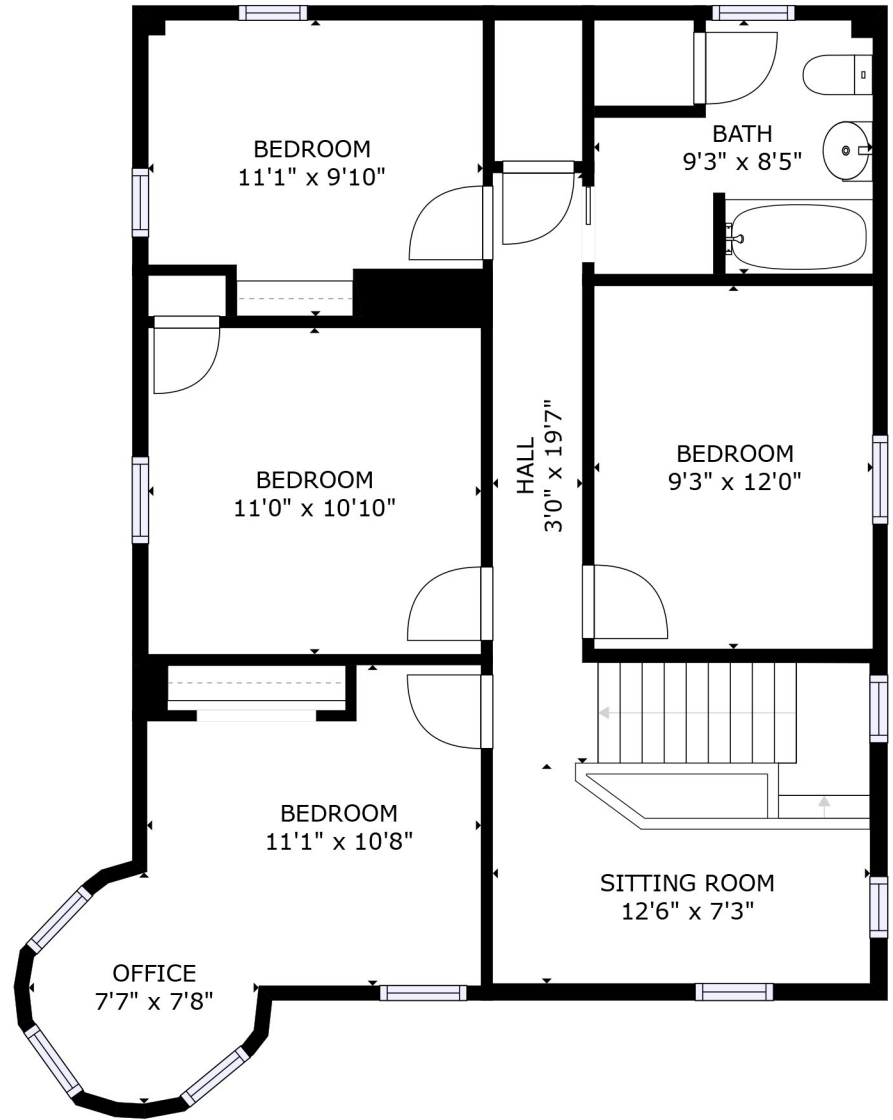

FLOOR 1

FLOOR 2

GROSS INTERNAL AREA  
 FLOOR 1: 787 sq ft, FLOOR 2: 793 sq ft  
 TOTAL: 1581 sq ft  
 SIZES AND DIMENSIONS ARE APPROXIMATE, ACTUAL MAY VARY.