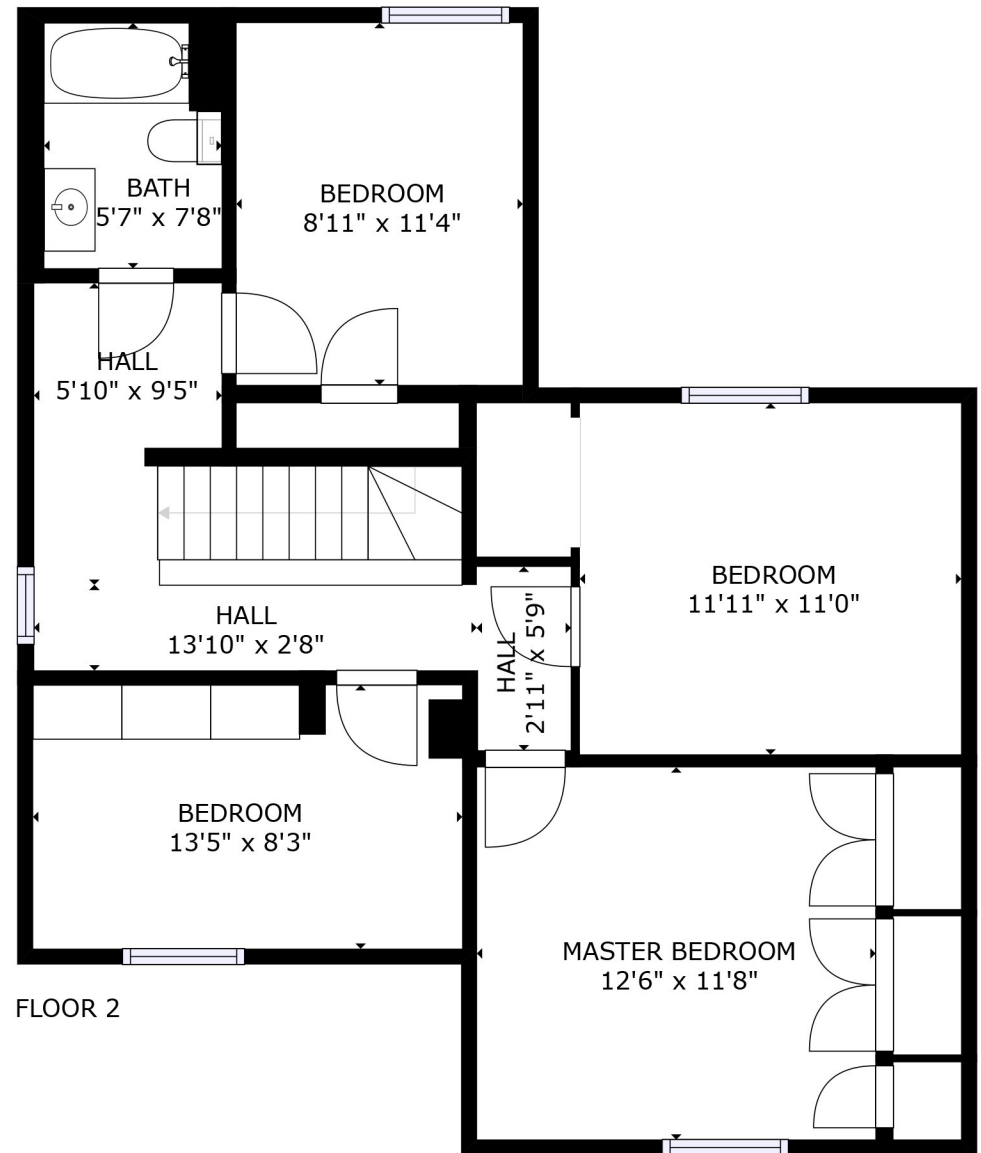

FLOOR 1

FLOOR 2

GROSS INTERNAL AREA  
 FLOOR 1: 766 sq ft, FLOOR 2: 764 sq ft  
 TOTAL: 1530 sq ft  
 SIZES AND DIMENSIONS ARE APPROXIMATE, ACTUAL MAY VARY.