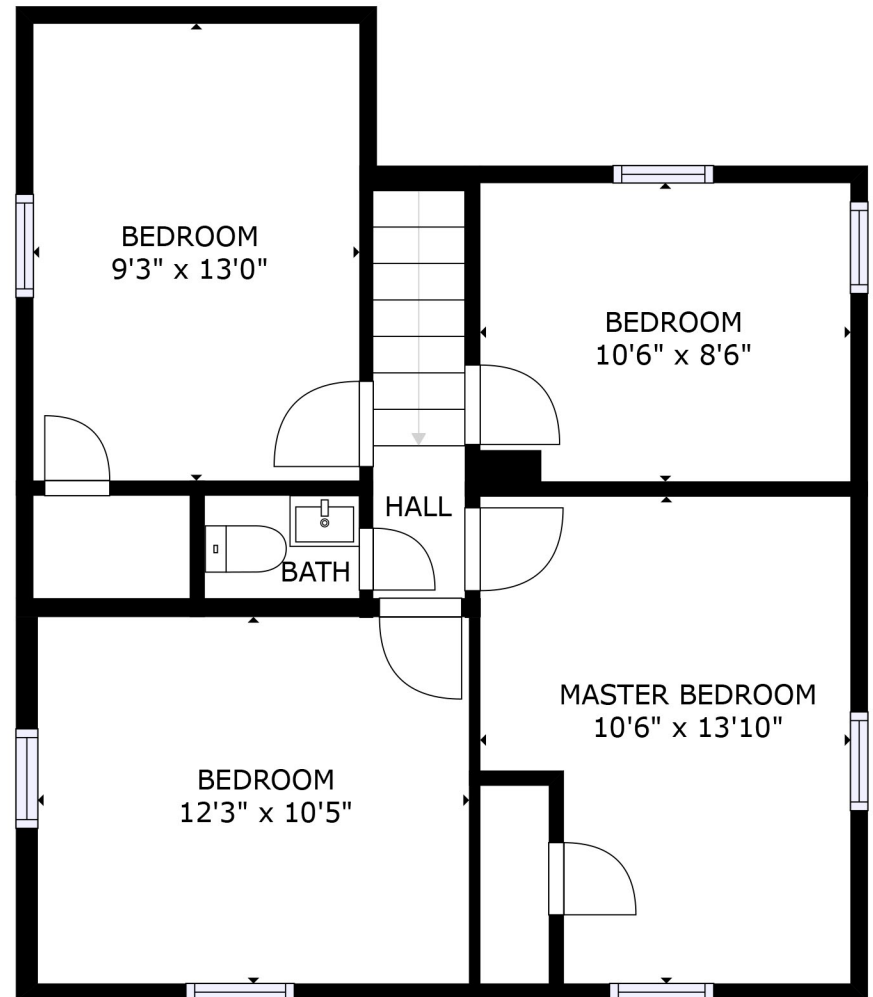

FLOOR 1

FLOOR 2

GROSS INTERNAL AREA
 FLOOR 1: 660 sq ft, FLOOR 2: 567 sq ft
 TOTAL: 1227 sq ft

SIZES AND DIMENSIONS ARE APPROXIMATE, ACTUAL MAY VARY.