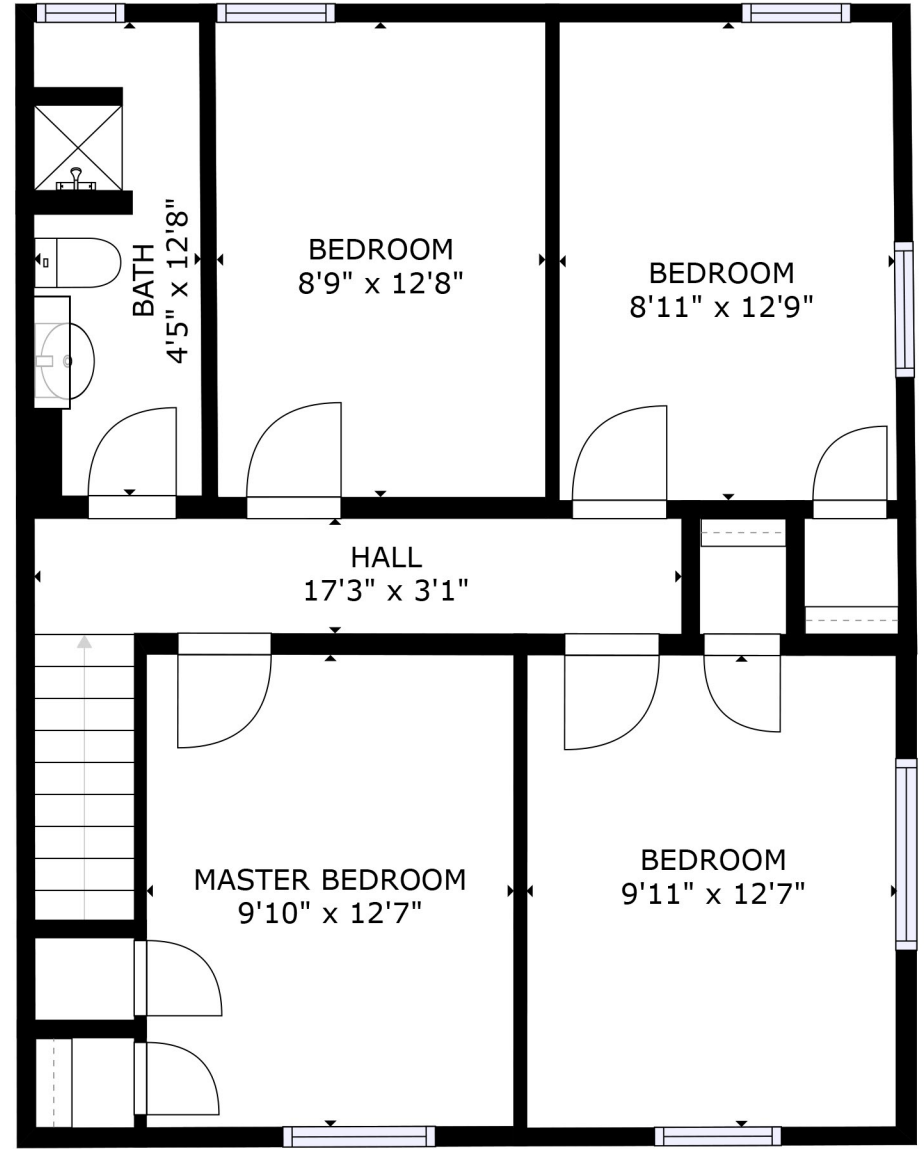

FLOOR 1

FLOOR 2

GROSS INTERNAL AREA
 FLOOR 1: 675 sq ft, FLOOR 2: 678 sq ft
 TOTAL: 1353 sq ft
 SIZES AND DIMENSIONS ARE APPROXIMATE, ACTUAL MAY VARY.